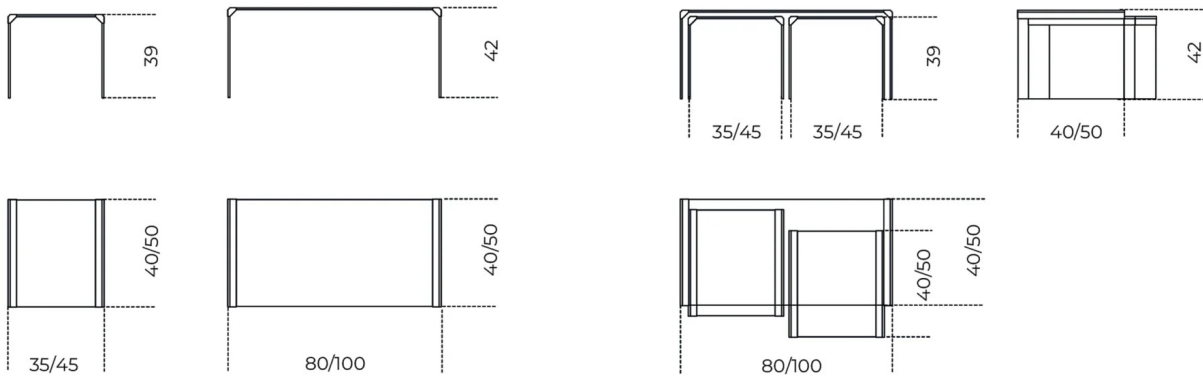

# T35 R

Pierangelo Gallotti  
1975

Set of three coffee tables in 8mm transparent tempered glass. Also available in 8mm extralight or smoked "grigio Italia" tempered glass. Bright stainless steel metal parts. Satin stainless steel or bright, satin brass or embossed white or black lacquered metal parts on request.

## Cm (L x P x H)

35 x 40 x 39  
80 x 40 x 42  
45 x 50 x 39  
100 x 50 x 42

## Inches (L x P x H)

14 x 15¾ x 15½  
31½ x 15¾ x 16¾  
17¾ x 19¾ x 15½  
39½ x 19¾ x 16¾

Set